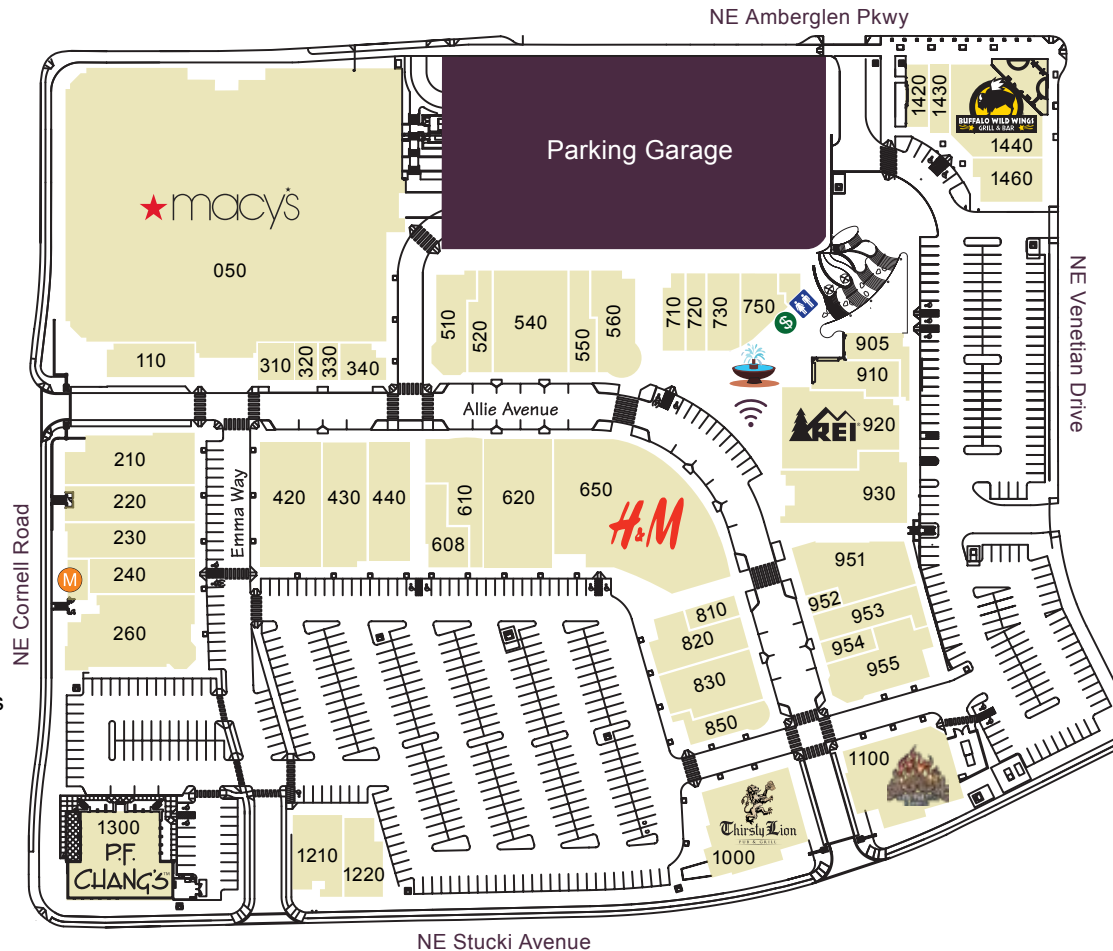

### Beauty, Health and Fitness

- 1220 Aria Nails and Spa
- 510 Bath and Body Works
- 608 CycleBar
- 1460 F45 Training
- 810 The Lash Lounge
- 952 Legends Barbershop
- 50 Macy's
- 1430 Pigtails & Crewcuts
- 930 Sola Salon Studios

### Children's Apparel

- 230 Baby GAP
- 220 GAP Kids
- 650 H&M
- 560 Justice
- 50 Macy's
- 920 REI

### Restaurants

- 1440 Buffalo Wild Wings
- 1210 Corner Bakery Cafe
- 610 Killer Burger
- 720 Koi Fusion - *Coming Soon*
- 710 Kung Fu Tea
- 910 MA-NOW Thai Cuisine
- 1300 PF Chang's China Bistro
- 850 Qdoba Mexican Grill
- 330 Rush Bowls
- 750 Takumi Sushi & Sake Bar
- 1100 The Rock Wood Fired Pizza
- 1000 Thirsty Lion Pub & Grill

### Women's Apparel

- 951 American Eagle Outfitters
- 420 Banana Republic
- 260 Charming Charlie
- 620 Express
- 340 francesca's
- 210 GAP
- 310 Gifts A GoGo
- 650 H&M
- 240 J. Jill
- 830 Lane Bryant
- 430 LOFT
- 50 Macy's
- 955 Maurices
- 920 REI
- 540 Victoria's Secret
- 953 Zumiez